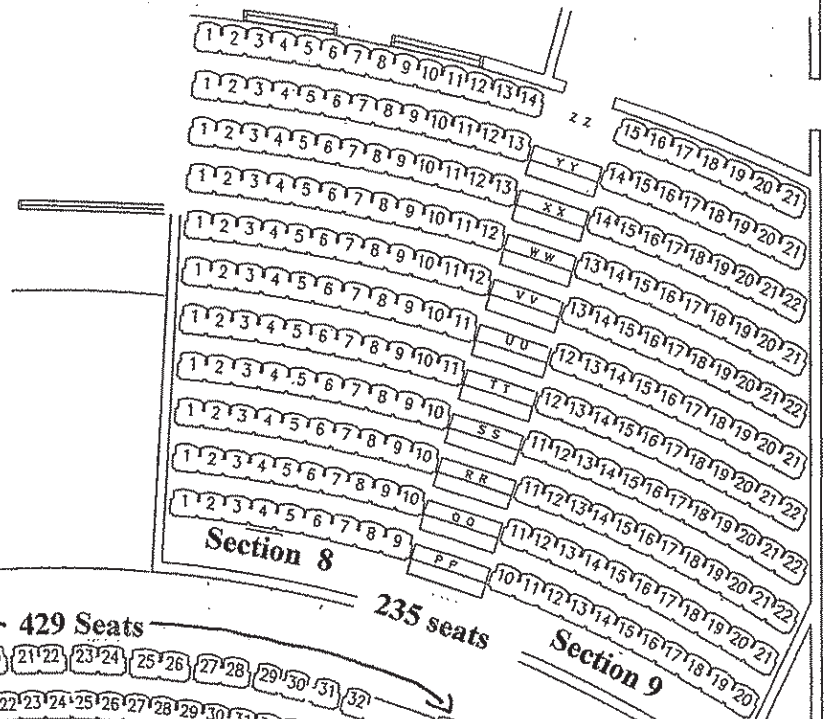

Total Seating Capacity 938

Recital Hall Turntable

Stage

Timberlane Performing Arts Center Seating Chart