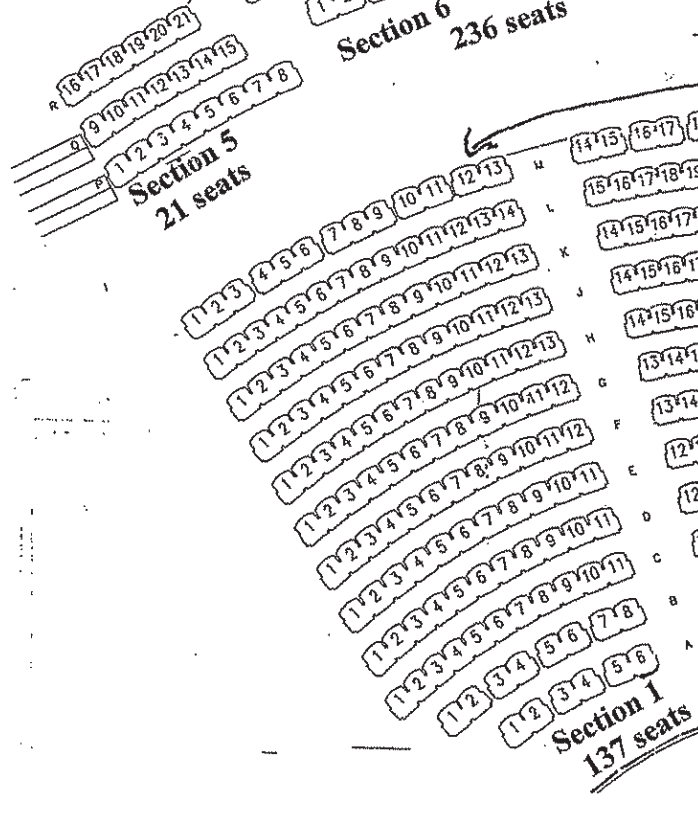

Total Seating Capacity 938

Recital Hall Turntable

Stage

Timberlane Performing Arts Center Seating Chart