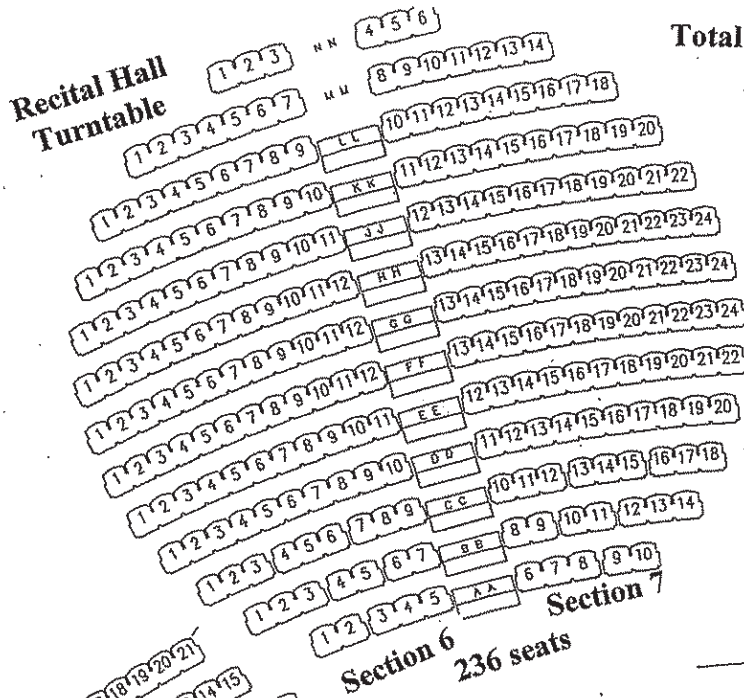

Total Seating Capacity 938

Recital Hall Turntable

Stage

Timberlane Performing Arts Center Seating Chart